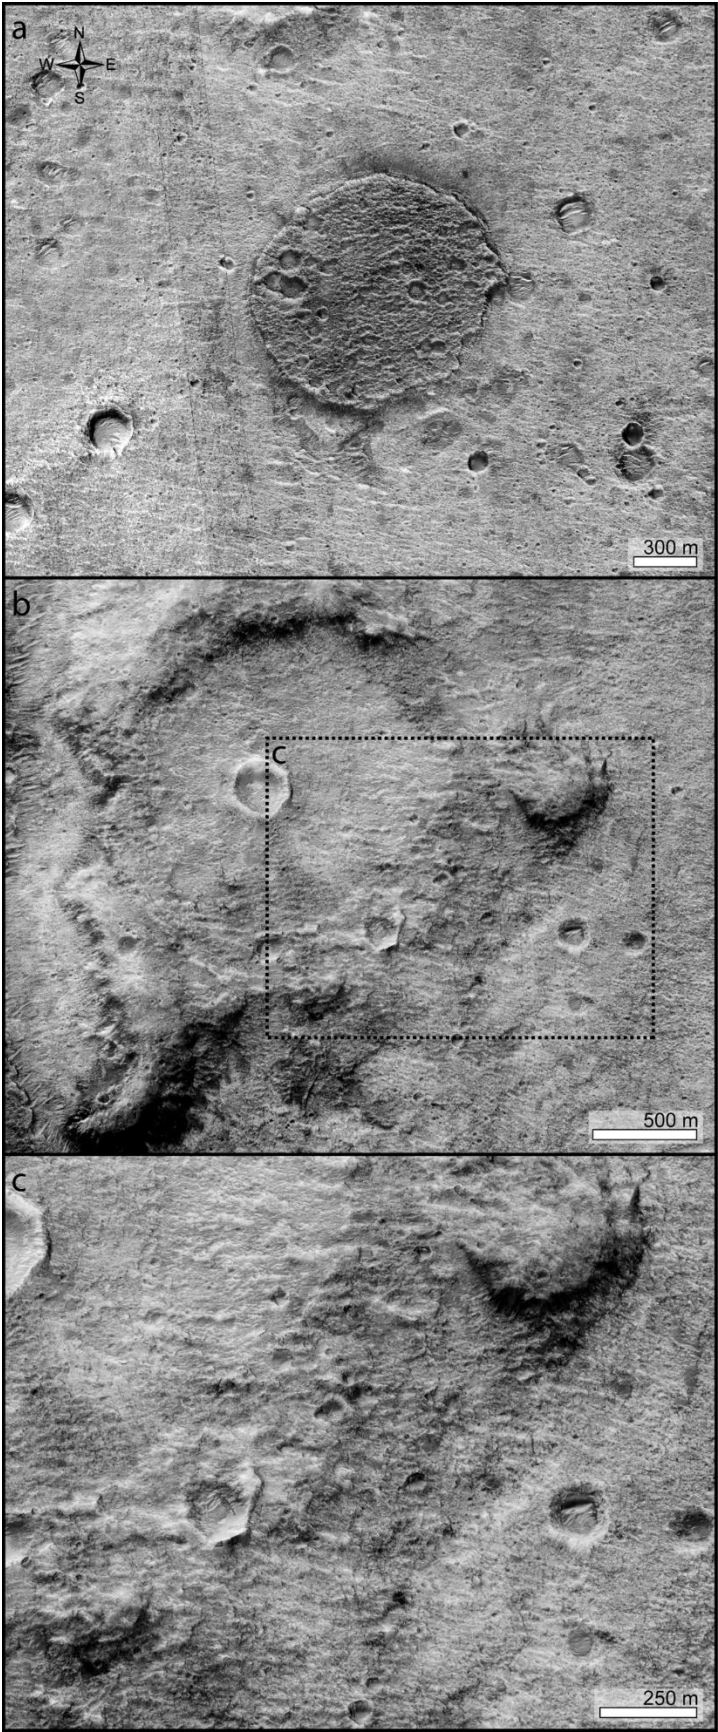

Figure S9. HiRISE images of ridges inside eroded craters. a) Like the crater in Fig. 1g, the remnant of the Amazonian dark resistant unit (Adu) originally filling the floor is visible as an inverted topography. The crater rim is completely eroded and the ridges appear continuously on the surrounding plain. Thus, the ridges should have formed after the erosion of the crater rim. b) Old eroded crater with ridges extending continuously outside the SE rim (close-up (c)).