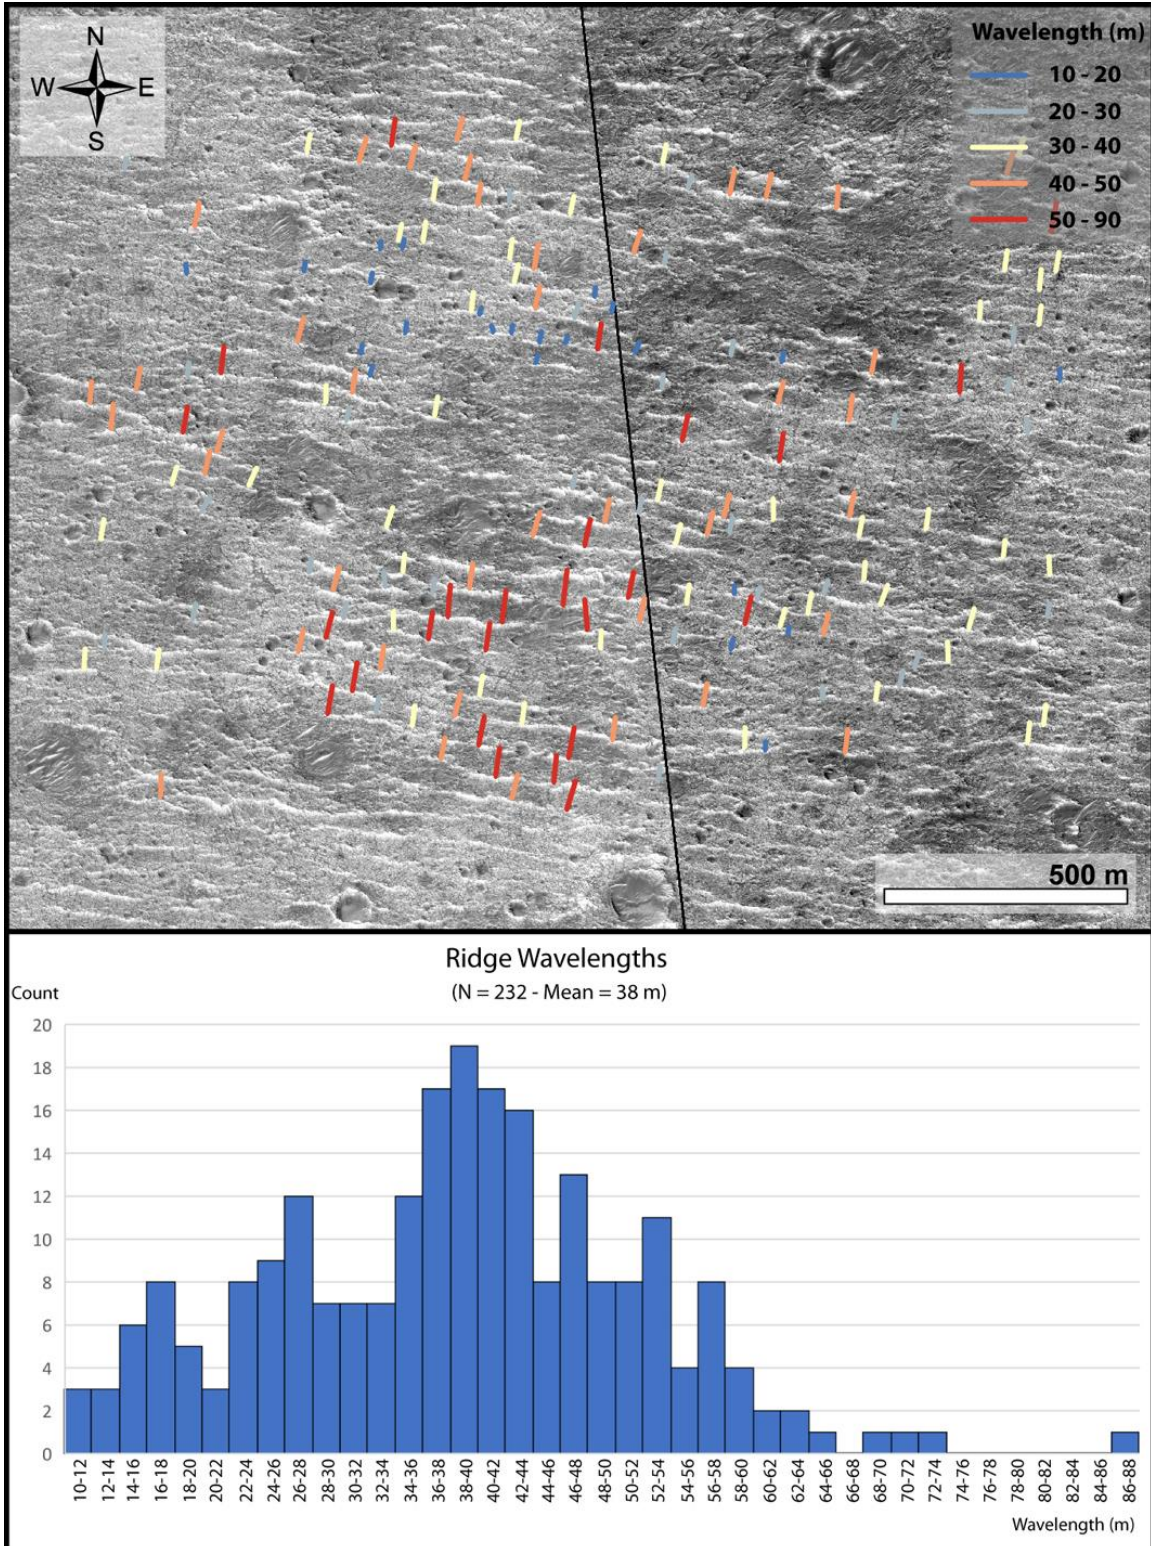

**Contents of this file**

Figures S1 to S11 and captions  
Supplemental Table S1

**Additional Supporting Information (Files uploaded separately)**

**Introduction**

Supplementary material includes one table (Table S1) and four images complementing the method section in the main manuscript (Figures S1 to S4). Figures S5 to S11 complement the result section in the manuscript providing further details on the morphology and occurrence of TARs/miniTARs and ridges.

**Supplemental Figures**

**Figure S1:** Context image showing a) the location of the crestline sampling areas and b) the locations of other supplementary images.

**Figure S2:** Ridge crestlines mapped in the study area (See Fig. S1 for locations)

**Figure S5.** Exposed cross beds visible over the TAR slopes suggesting formative winds from the SE. Note the superimposed crater over TARs in panel b).

**Figure S6.** Cross beds within a megaripple are exposed at the stoss side (left) and by an impact crater that hit the megaripple in Meridiani Planum. Formative winds blew from the left to right of the image (Arvidson et al., 2011; Golombek et al., 2010). Opportunity Navigation Camera image acquired on sol 1852.

**Figure S10.** Ridge occurrence map for craters (> 250 m) in the study area. Ridges are only found inside degraded/old craters and never inside pristine/young craters (which are filled by younger TARs). Ridges were thus emplaced after old impacts and were static when younger impacts struck the surface.