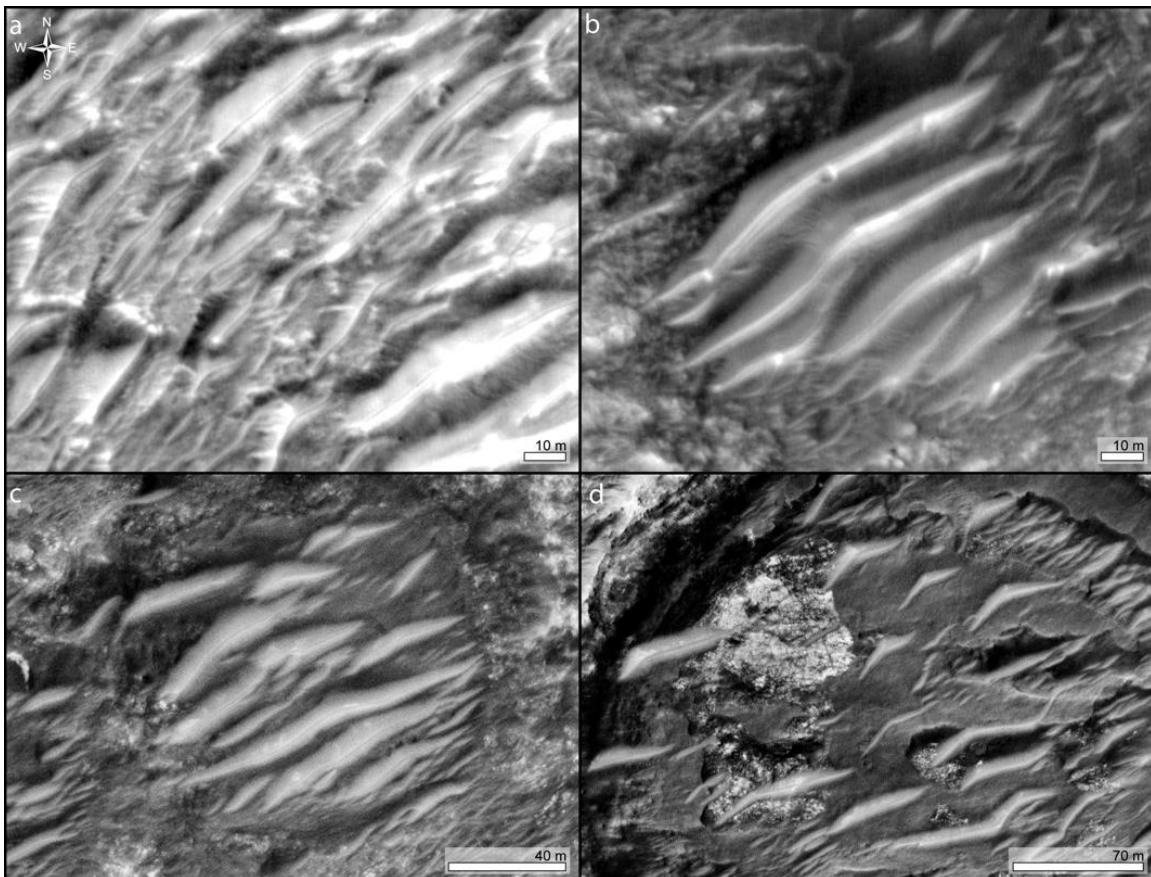

**Contents of this file**

Figures S1 to S11 and captions  
Supplemental Table S1

**Additional Supporting Information (Files uploaded separately)**

**Introduction**

Supplementary material includes one table (Table S1) and four images complementing the method section in the main manuscript (Figures S1 to S4). Figures S5 to S11 complement the result section in the manuscript providing further details on the morphology and occurrence of TARs/miniTARs and ridges.

**Supplemental Figures**

**Figure S1:** Context image showing a) the location of the crestline sampling areas and b) the locations of other supplementary images.

**Figure S2:** Ridge crestlines mapped in the study area (See Fig. S1 for locations)

**Figure S5.** Exposed cross beds visible over the TAR slopes suggesting formative winds from the SE. Note the superimposed crater over TARs in panel b).

**Figure S6.** Cross beds within a megaripple are exposed at the stoss side (left) and by an impact crater that hit the megaripple in Meridiani Planum. Formative winds blew from the left to right of the image (Arvidson et al., 2011; Golombek et al., 2010). Opportunity Navigation Camera image acquired on sol 1852.

**Figure S10.** Ridge occurrence map for craters (> 250 m) in the study area. Ridges are only found inside degraded/old craters and never inside pristine/young craters (which are filled by younger TARs). Ridges were thus emplaced after old impacts and were static when younger impacts struck the surface.