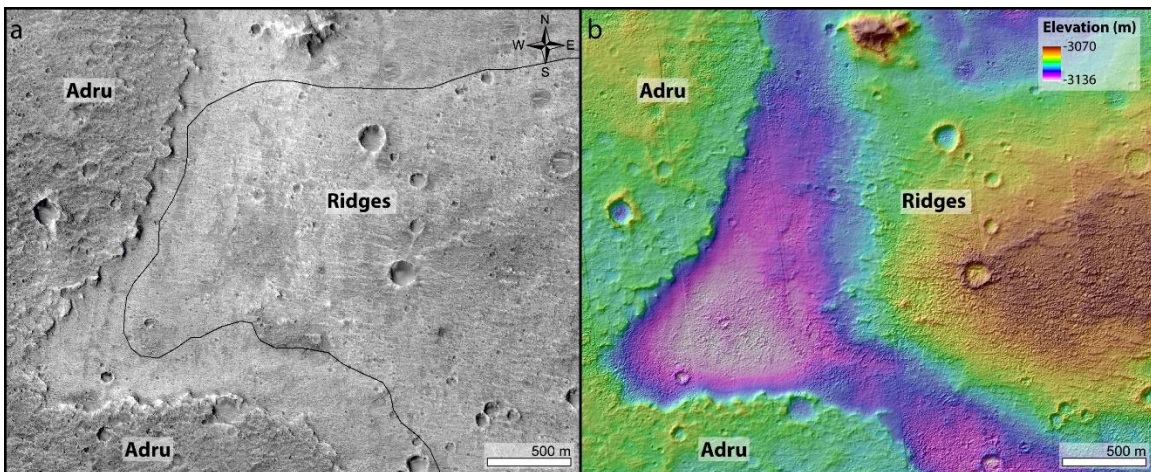

**Figure S5.** Exposed cross beds visible over the TAR slopes suggesting formative winds from the SE. Note the superimposed crater over TARs in panel b).

**Figure S6.** Cross beds within a megaripple are exposed at the stoss side (left) and by an impact crater that hit the megaripple in Meridiani Planum. Formative winds blew from the left to right of the image (Arvidson et al., 2011; Golombek et al., 2010). Opportunity Navigation Camera image acquired on sol 1852.

**Figure S7.** HiRISE perspective view of the ridge unit.

**Figure S8.** HiRISE image of the ridge pattern. Detailed location of Fig. 3d in the main manuscript is also provided (dashed white box).

**Figure S9.** HiRISE images of ridges inside eroded craters. a) Like the crater in Fig. 1g, the remnant of the Amazonian dark resistant unit (Adu) originally filling the floor is visible as an inverted topography. The crater rim is completely eroded and the ridges appear continuously on the surrounding plain. Thus, the ridges should have formed after the erosion of the crater rim. b) Old eroded crater with ridges extending continuously outside the SE rim (close-up (c)).

**Figure S10.** Ridge occurrence map for craters (> 250 m) in the study area. Ridges are only found inside degraded/old craters and never inside pristine/young craters (which are filled by younger TARs). Ridges were thus emplaced after old impacts and were static when younger impacts struck the surface.