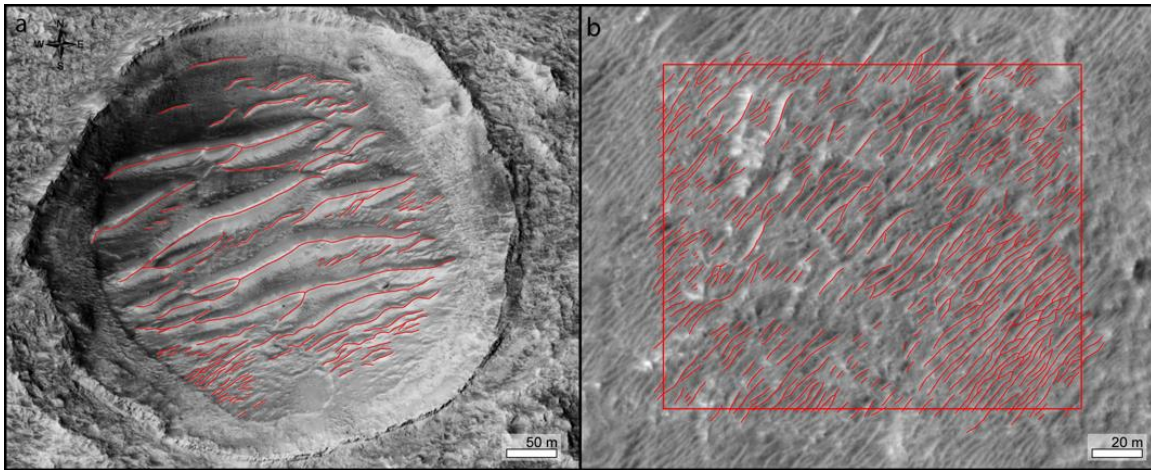

**Contents of this file**

Figures S1 to S11 and captions  
Supplemental Table S1

**Additional Supporting Information (Files uploaded separately)**

**Introduction**

Supplementary material includes one table (Table S1) and four images complementing the method section in the main manuscript (Figures S1 to S4). Figures S5 to S11 complement the result section in the manuscript providing further details on the morphology and occurrence of TARs/miniTARs and ridges.

**Supplemental Figures**

**Figure S1:** Context image showing a) the location of the crestline sampling areas and b) the locations of other supplementary images.

**Figure S2:** Ridge crestlines mapped in the study area (See Fig. S1 for locations)

**Figure S3.** Mapping of the ridge wavelengths. The wavelengths were computed by manually tracing the perpendicular line connecting subsequent ripple crestlines in ArcMap®.

**Figure S4.** Mapping of the a) TARs and b) miniTARs computed by manually tracing the crestlines in ArcMap®.

**Figure S5.** Exposed cross beds visible over the TAR slopes suggesting formative winds from the SE. Note the superimposed crater over TARs in panel b).

**Figure S6.** Cross beds within a megaripple are exposed at the stoss side (left) and by an impact crater that hit the megaripple in Meridiani Planum. Formative winds blew from the left to right of the image (Arvidson et al., 2011; Golombek et al., 2010). Opportunity Navigation Camera image acquired on sol 1852.