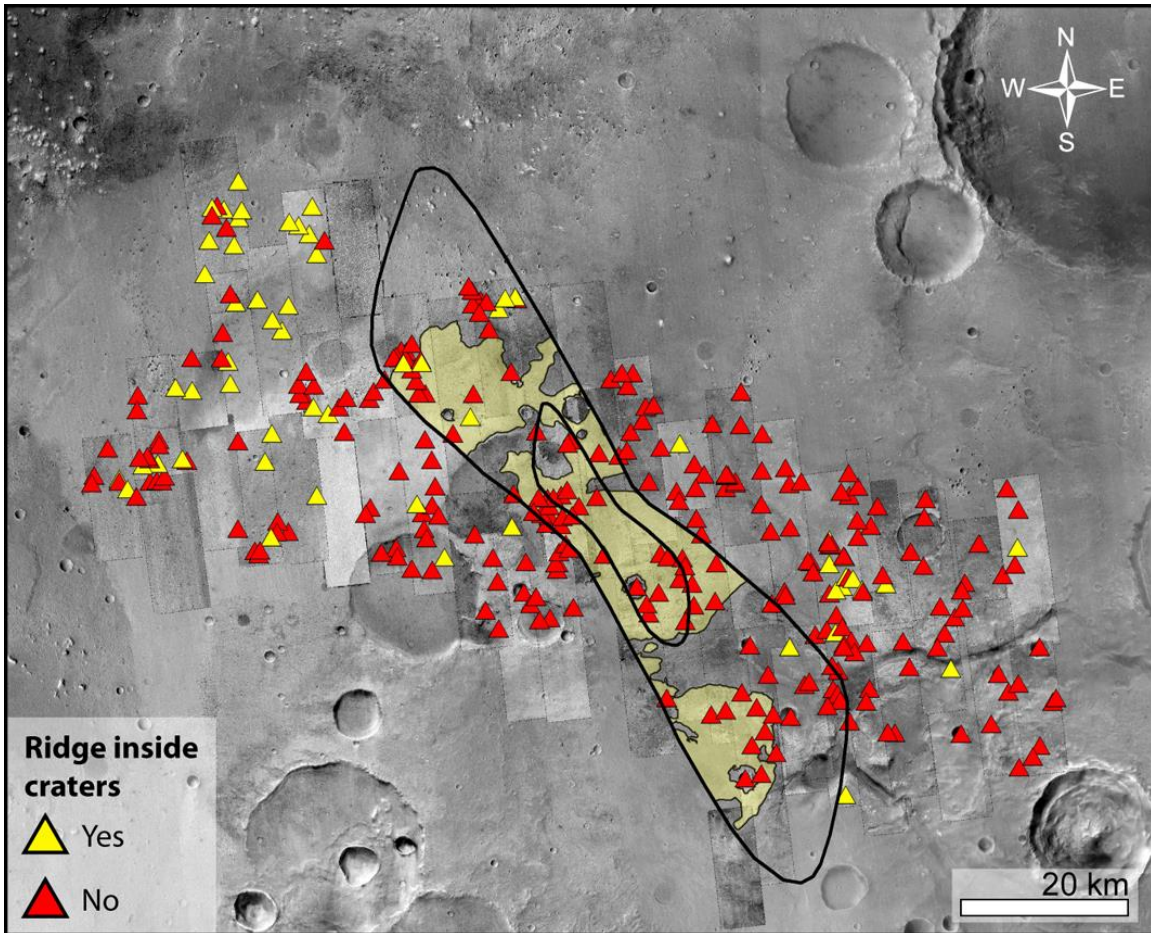

**Supplemental Figures**

**Figure S1:** Context image showing a) the location of the crestline sampling areas and b) the locations of other supplementary images.

**Figure S2:** Ridge crestlines mapped in the study area (See Fig. S1 for locations)

**Figure S5.** Exposed cross beds visible over the TAR slopes suggesting formative winds from the SE. Note the superimposed crater over TARs in panel b).

**Figure S6.** Cross beds within a megaripple are exposed at the stoss side (left) and by an impact crater that hit the megaripple in Meridiani Planum. Formative winds blew from the left to right of the image (Arvidson et al., 2011; Golombek et al., 2010). Opportunity Navigation Camera image acquired on sol 1852.

**Figure S7.** HiRISE perspective view of the ridge unit.

**Figure S8.** HiRISE image of the ridge pattern. Detailed location of Fig. 3d in the main manuscript is also provided (dashed white box).

**Figure S9.** HiRISE images of ridges inside eroded craters. a) Like the crater in Fig. 1g, the remnant of the Amazonian dark resistant unit (Adu) originally filling the floor is visible as an inverted topography. The crater rim is completely eroded and the ridges appear continuously on the surrounding plain. Thus, the ridges should have formed after the erosion of the crater rim. b) Old eroded crater with ridges extending continuously outside the SE rim (close-up (c)).

**Figure S10.** Ridge occurrence map for craters (> 250 m) in the study area. Ridges are only found inside degraded/old craters and never inside pristine/young craters (which are filled by younger TARs). Ridges were thus emplaced after old impacts and were static when younger impacts struck the surface.