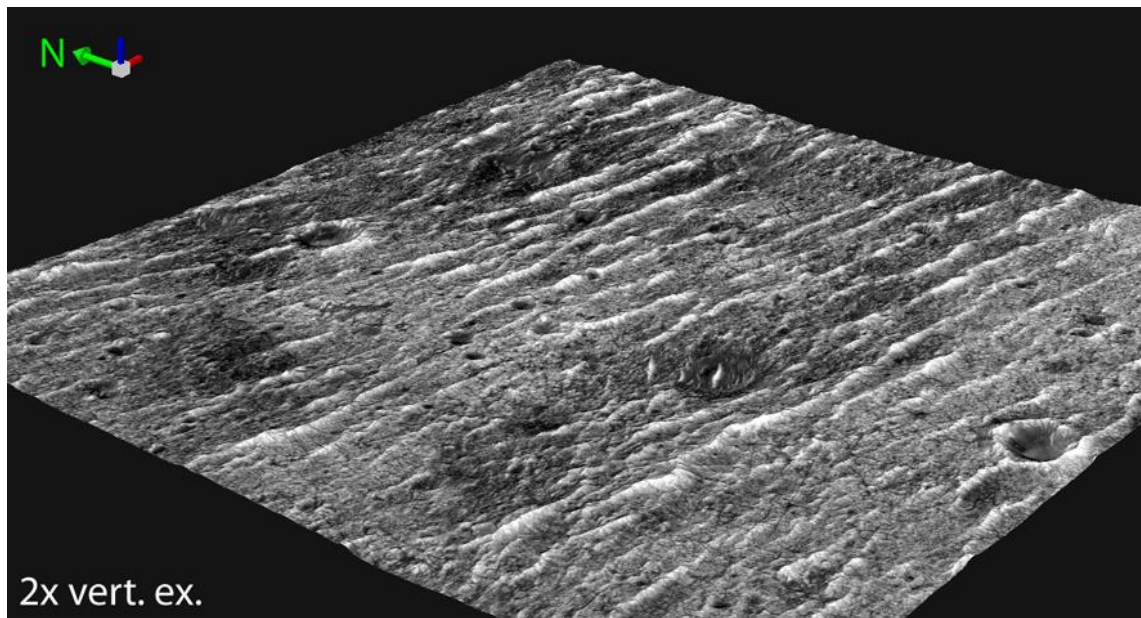

**Supplemental Figures**

**Figure S1:** Context image showing a) the location of the crestline sampling areas and b) the locations of other supplementary images.

**Figure S2:** Ridge crestlines mapped in the study area (See Fig. S1 for locations)

**Figure S3.** Mapping of the ridge wavelengths. The wavelengths were computed by manually tracing the perpendicular line connecting subsequent ripple crestlines in ArcMap®.

**Figure S4.** Mapping of the a) TARs and b) miniTARs computed by manually tracing the crestlines in ArcMap®.

**Figure S5.** Exposed cross beds visible over the TAR slopes suggesting formative winds from the SE. Note the superimposed crater over TARs in panel b).

**Figure S6.** Cross beds within a megaripple are exposed at the stoss side (left) and by an impact crater that hit the megaripple in Meridiani Planum. Formative winds blew from the left to right of the image (Arvidson et al., 2011; Golombek et al., 2010). Opportunity Navigation Camera image acquired on sol 1852.