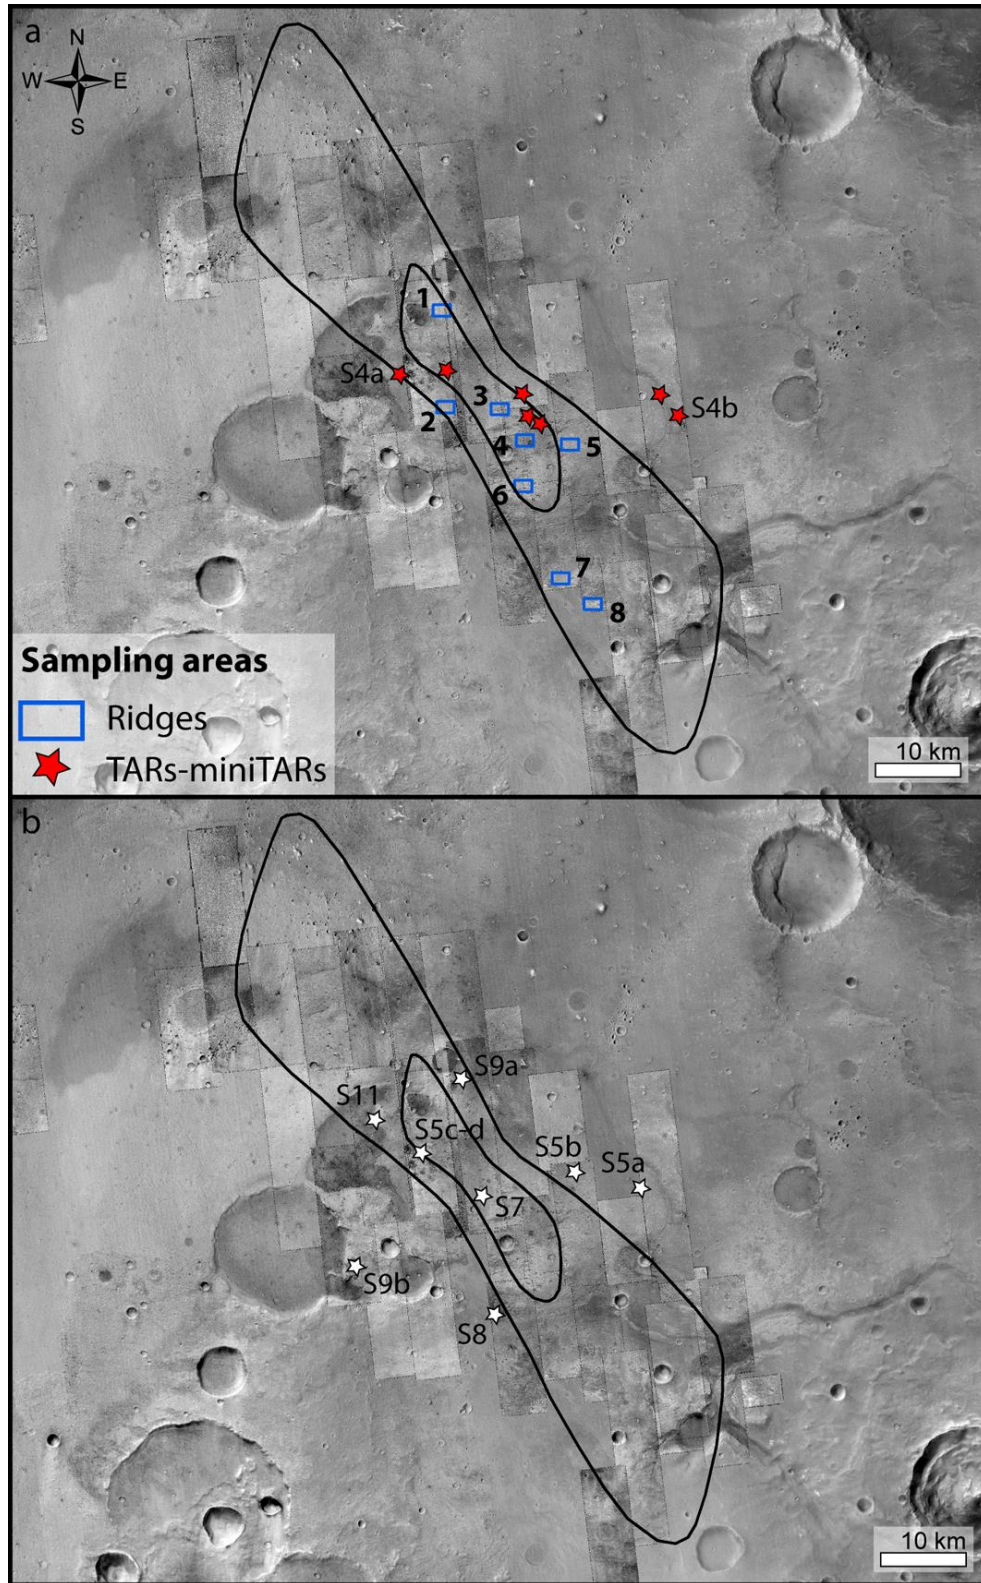

**Contents of this file**

Figures S1 to S11 and captions  
Supplemental Table S1

**Additional Supporting Information (Files uploaded separately)**

**Introduction**

Supplementary material includes one table (Table S1) and four images complementing the method section in the main manuscript (Figures S1 to S4). Figures S5 to S11 complement the result section in the manuscript providing further details on the morphology and occurrence of TARs/miniTARs and ridges.

**Supplemental Figures**

**Figure S1:** Context image showing a) the location of the crestline sampling areas and b) the locations of other supplementary images.

**Figure S2:** Ridge crestlines mapped in the study area (See Fig. S1 for locations)

**Figure S5.** Exposed cross beds visible over the TAR slopes suggesting formative winds from the SE. Note the superimposed crater over TARs in panel b).

**Figure S6.** Cross beds within a megaripple are exposed at the stoss side (left) and by an impact crater that hit the megaripple in Meridiani Planum. Formative winds blew from the left to right of the image (Arvidson et al., 2011; Golombek et al., 2010). Opportunity Navigation Camera image acquired on sol 1852.

**Figure S10.** Ridge occurrence map for craters (> 250 m) in the study area. Ridges are only found inside degraded/old craters and never inside pristine/young craters (which are filled by younger TARs). Ridges were thus emplaced after old impacts and were static when younger impacts struck the surface.